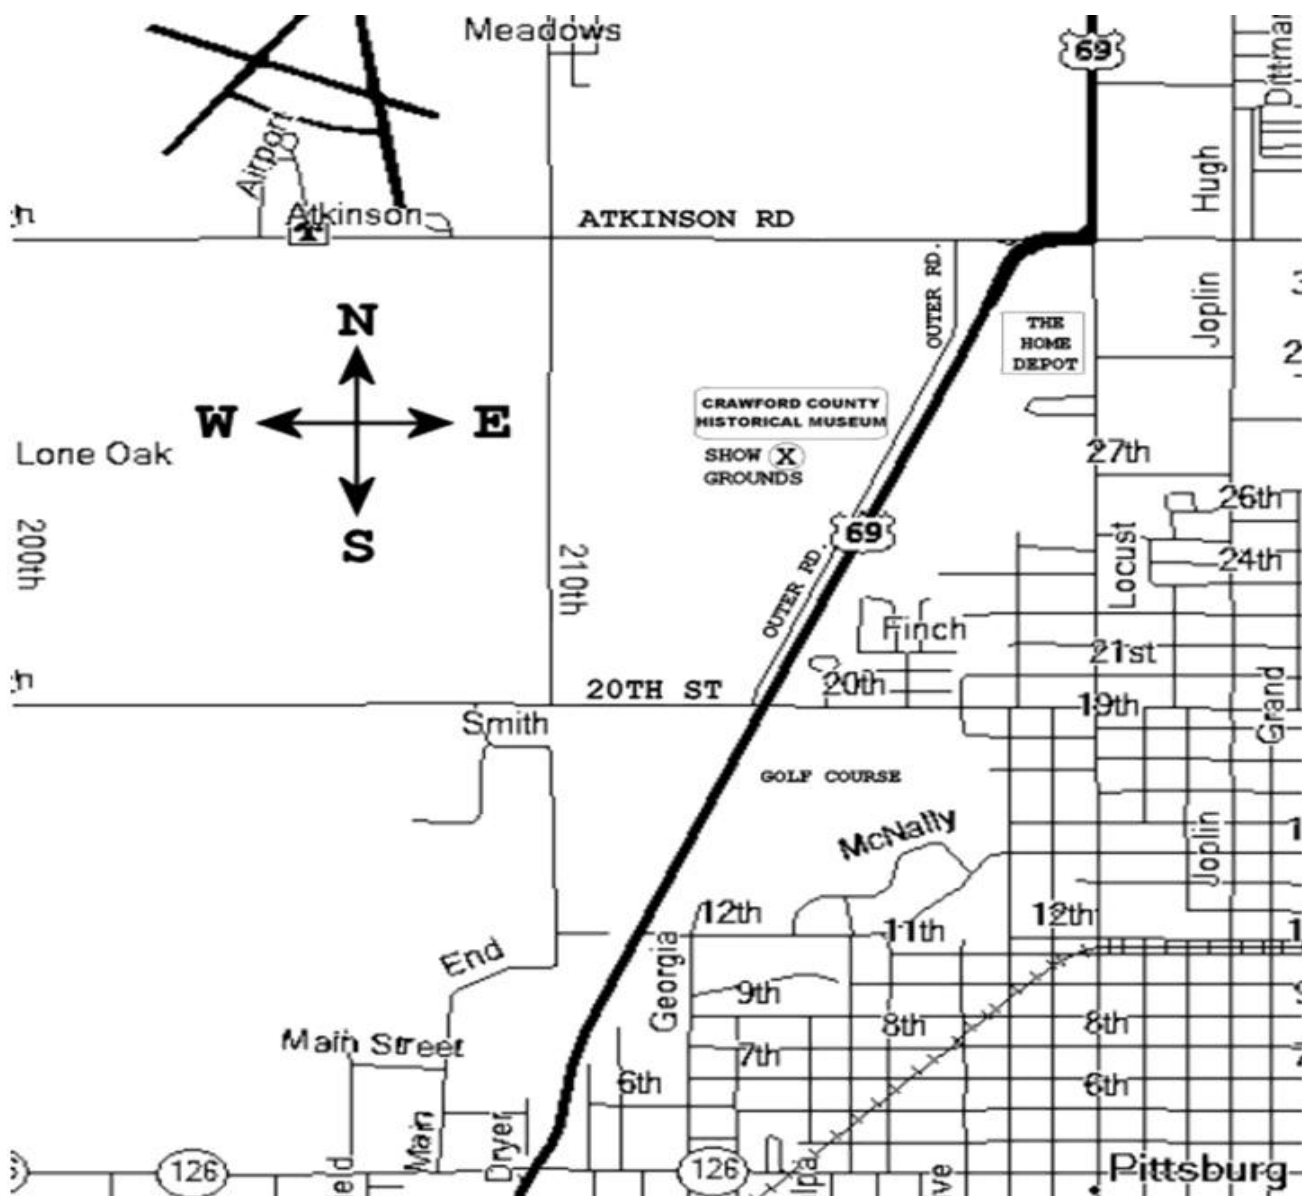

SATURDAY LIVE ENTERTAINMENT! PORK RIND BROTHERS!

Bluegrass Music

2 HOUR CONCERT STARTS @ NOON

Included in $4 admission price!

CRAWFORD COUNTY HISTORICAL MUSEUM GROUNDS • PITTSBURG, KANSAS

www.sekgasenginetractorclub.com

COME AND ENJOY LOOKING AT ITEMS FROM THE PAST RESTORED AND OPERATING
Admission (covers both days) : Adults $4.00   Children 12 & Under Free

ANTIQUE GAS ENGINE & TRACTOR SHOW JUNE 22 & 23, 2018

SEE FRONT SIDE FOR COMPLETE DETAILS