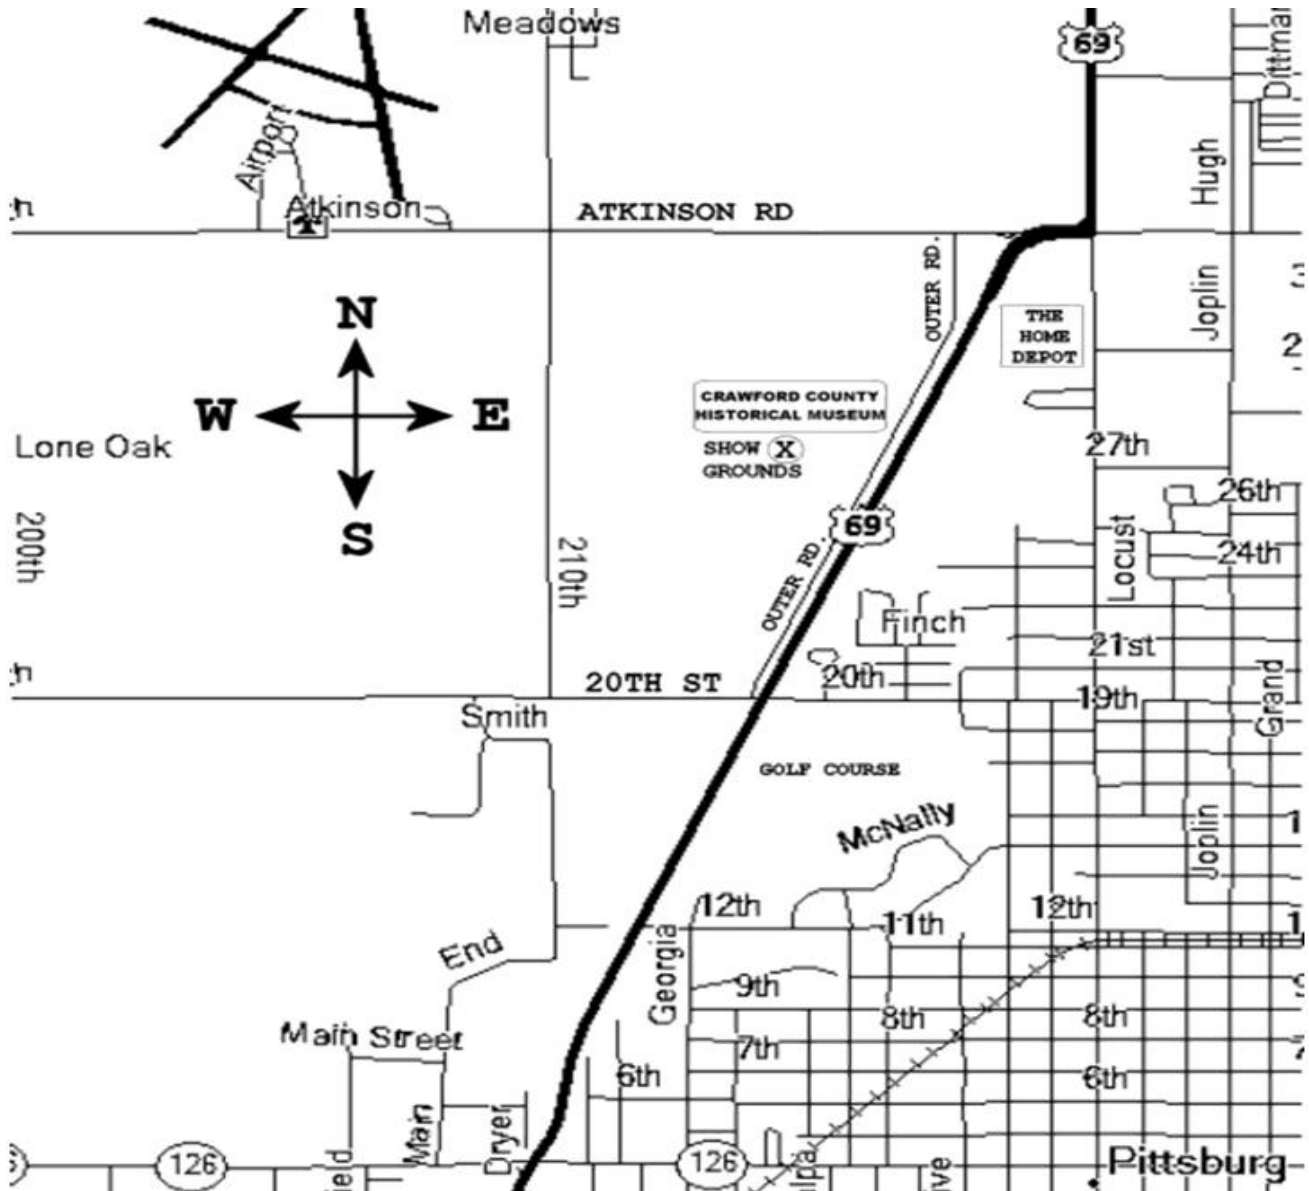

MOVIN ON BAND

2 HOUR CONCERT STARTS @ 6:30 P.M.

Bring your own chairs & enjoy the show!

Ice Cream Social an hour before the show!

Included in \$4 admission price!

CRAWFORD COUNTY HISTORICAL MUSEUM GROUNDS • PITTSBURG, KANSAS